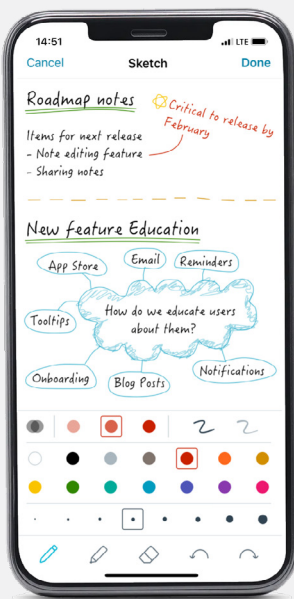

# VMware Workspace ONE Notebook

VMware Workspace ONE® Notebook enables you to manage your day better by giving you the power to capture, organize and share thoughts, ideas, meeting notes, images, audio, and more while safeguarding your data.

## Key features

Make smarter notes on the go using rich, styled text, and audio recording

Use pre-built templates to speed up note taking

Save and share your notes in multiple formats such as PDF and RTF

## Getting started

- 1 Download the app using one of the following options:
  - If you have a **fully managed (company-owned) device**, Workspace ONE Notebook may be automatically pushed to your device.
  - If you are using a **personal device**, download “Notebook – Workspace ONE” from the Apple App Store or Google Play store.
  - **Note:** For **both device types**, you can download Intelligent Hub and get Workspace ONE Notebook from the Apps section.
- 2 Enter your corporate credentials.
- 3 Allow the Workspace ONE Notebook app to access your location.
- 4 View and agree to the privacy and data sharing settings.
- 5 Allow the Workspace ONE Notebook to send notifications.
- 6 Re-enter your corporate credentials.
- 7 You are all set up and can begin using Workspace ONE Notebook.