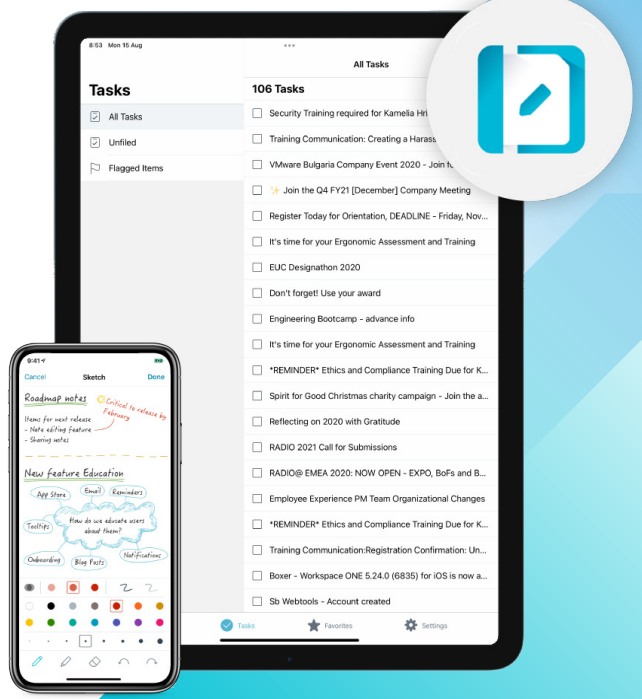

# VMware Workspace ONE Notebook

VMware Workspace ONE® Notebook enables you to manage your day better by giving you the power to capture, organize and share thoughts, ideas, meeting notes, images, audio, and more while safeguarding your data.

## Key features

Make smarter notes on the go using rich, styled text, and audio recording

Use pre-built templates to speed up note taking

Save and share your notes in multiple formats such as PDF and RTF

## Getting started

- 1 Download the app using one of the following options:
  - If you have a **fully managed (company-owned) device**, Workspace ONE Notebook may be automatically pushed to your device.
  - If you are using a **personal device**, download “Notebook – Workspace ONE” from the Apple App Store or Google Play store.
  - **Note:** For **both device types**, you can download Intelligent Hub and get Workspace ONE Notebook from the Apps section.
- 2 Enter your corporate credentials.
- 3 Allow the Workspace ONE Notebook app to access your location.
- 4 View and agree to the privacy and data sharing settings.
- 5 Allow the Workspace ONE Notebook to send notifications.
- 6 Re-enter your corporate credentials.
- 7 You are all set up and can begin using Workspace ONE Notebook.