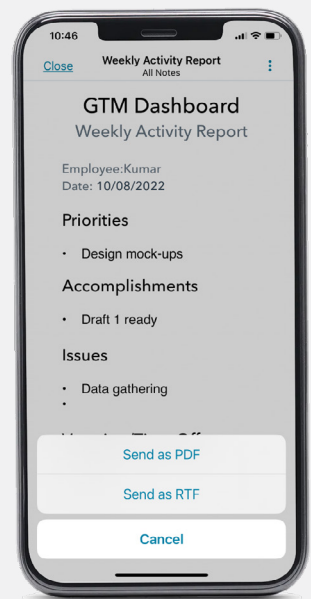

# VMware Workspace ONE Notebook

VMware Workspace ONE® Notebook enables you to manage your day better by giving you the power to capture, organize and share thoughts, ideas, meeting notes, images, audio, and more while safeguarding your data.

## Key features

Make smarter notes on the go using rich, styled text, and audio recording

Use pre-built templates to speed up note taking

Save and share your notes in multiple formats such as PDF and RTF

## Getting started

- 1 Download the app using one of the following options:
  - If you have a **fully managed (company-owned) device**, Workspace ONE Notebook may be automatically pushed to your device.
  - If you are using a **personal device**, download “Notebook – Workspace ONE” from the Apple App Store or Google Play store.
  - **Note:** For **both device types**, you can download Intelligent Hub and get Workspace ONE Notebook from the Apps section.
- 2 Enter your corporate credentials.
- 3 Allow the Workspace ONE Notebook app to access your location.
- 4 View and agree to the privacy and data sharing settings.
- 5 Allow the Workspace ONE Notebook to send notifications.
- 6 Re-enter your corporate credentials.
- 7 You are all set up and can begin using Workspace ONE Notebook.